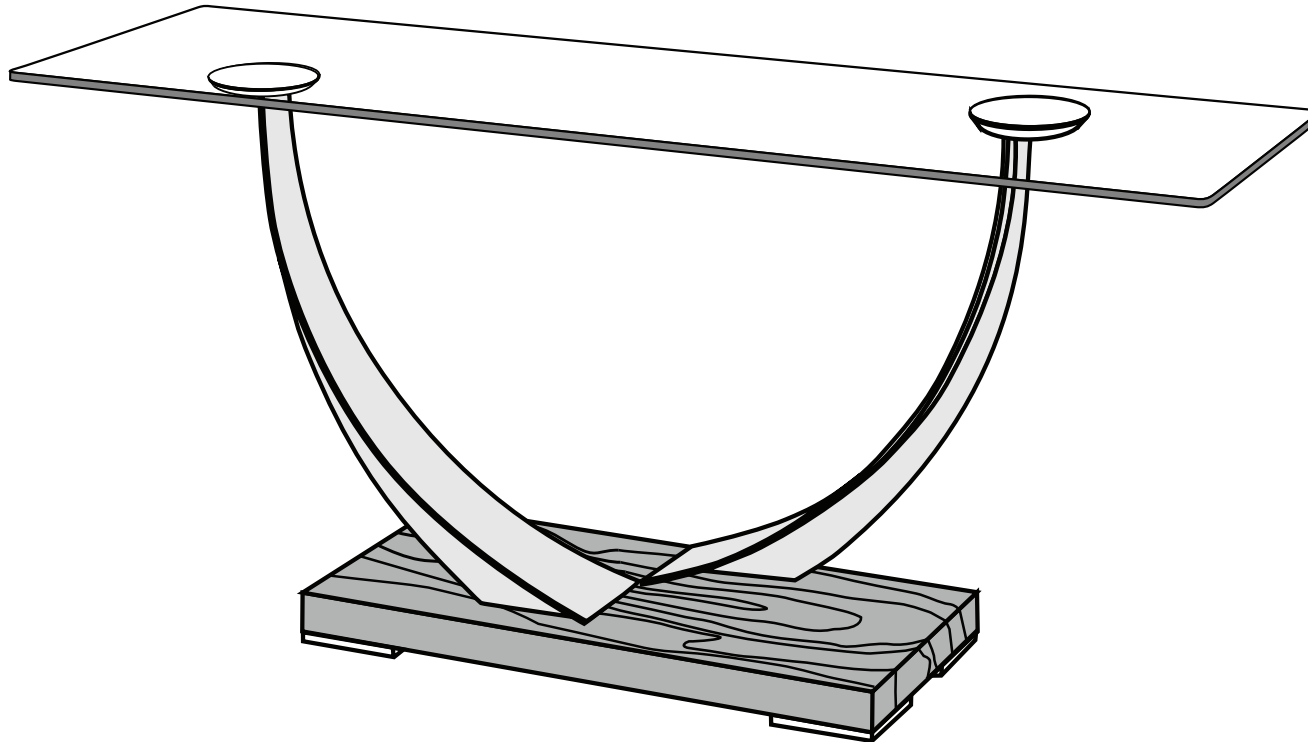

TANGENT

265 Cocktail Table
265C Console Table

Hardware

5/16 Button Head Screw

x4

Lock Washer

x4

Washer

x4

Set Screw

x2

Allen Wrench

x1

Place both set screws in glass disc to help align the glass with the base.

Once glass is set, remove set screws and secure with allen bolts provided.

HAND TIGHTEN
DO NOT USE POWER TOOLS