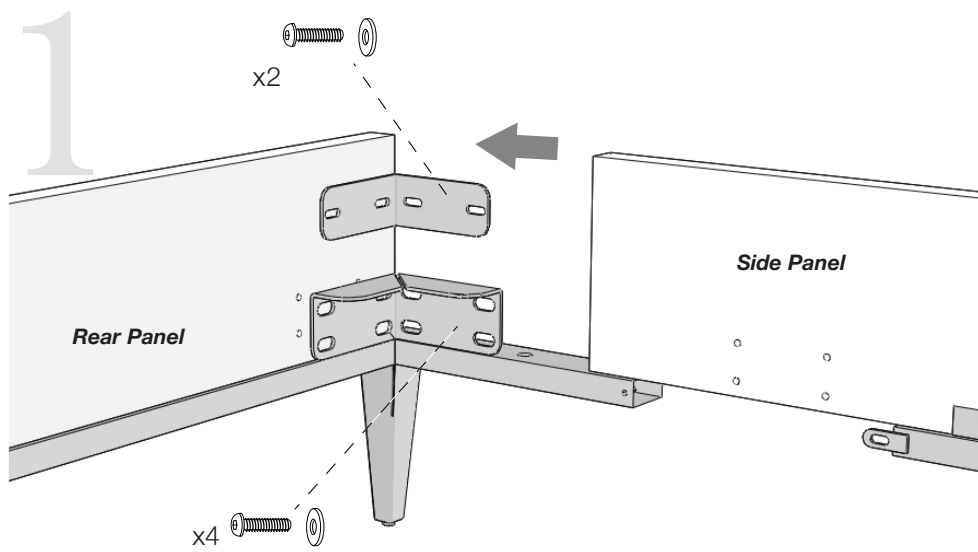

ALTA

9027Q Queen Bed
9027CK California King
9027EK Eastern King

Hardware

 Button Head Screw
x26

 Washer
x38

 Flathead Allen Screw
x12

 Button Head Screw
x4

 Lock Washer
x4

 Wood Screw
x4

 Small Allen Wrench
x2

 Large Allen Wrench
x1

Align rear panel with side panel and secure as shown. Adjust as needed for tight fit.
Repeat on opposite side.

Before attaching to headboard, secure as shown. Repeat on opposite side.

Align side panels with headboard and secure. Repeat on opposite side.

Tighten all screws to finish assembly. Repeat on opposite side.