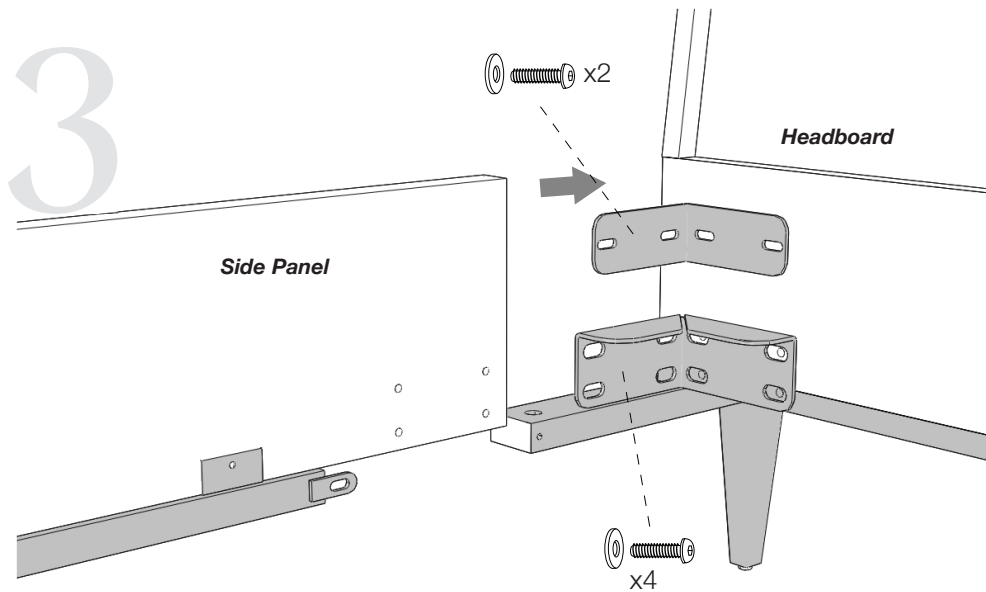

ALTA

9027Q Queen Bed
9027CK California King
9027EK Eastern King

Hardware

 Button Head Screw
x26

 Washer
x38

 Flathead Allen Screw
x12

 Button Head Screw
x4

 Lock Washer
x4

 Wood Screw
x4

 Small Allen Wrench
x2

 Large Allen Wrench
x1

Align rear panel with side panel and secure as shown. Adjust as needed for tight fit.
Repeat on opposite side.

Before attaching to headboard, secure as shown. Repeat on opposite side.

Align side panels with headboard and secure. Repeat on opposite side.

Tighten all screws to finish assembly. Repeat on opposite side.