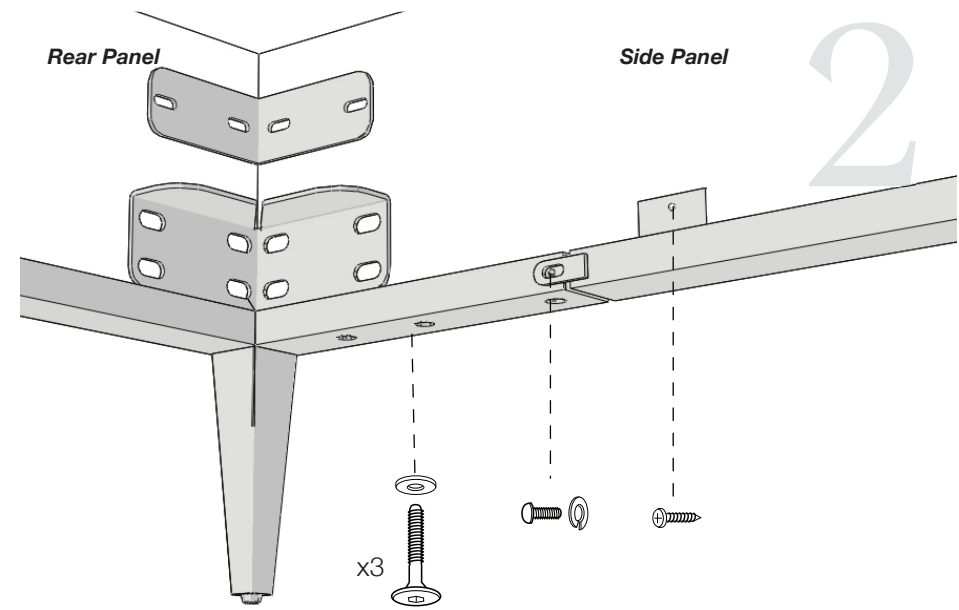

ALTA

9027Q Queen Bed
9027CK California King
9027EK Eastern King

Hardware

 Button Head Screw
x26

 Washer
x38

 Flathead Allen Screw
x12

 Button Head Screw
x4

 Lock Washer
x4

 Wood Screw
x4

 Small Allen Wrench
x2

 Large Allen Wrench
x1

Align rear panel with side panel and secure as shown. Adjust as needed for tight fit.
Repeat on opposite side.

Before attaching to headboard, secure as shown. Repeat on opposite side.

Align side panels with headboard and secure. Repeat on opposite side.

Tighten all screws to finish assembly. Repeat on opposite side.